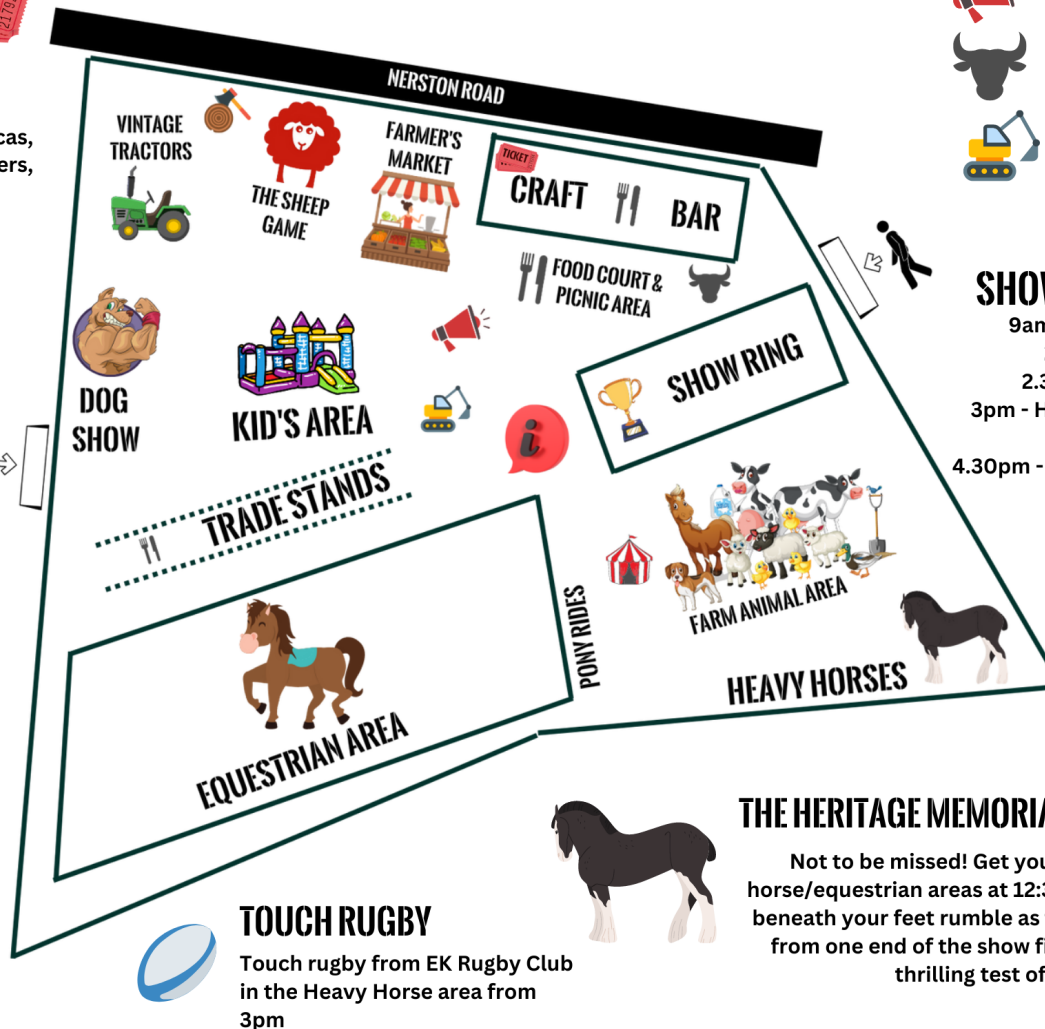

EK FARM SHOW GUIDE

Get this guide on your phone... scan here:

LICENSED BAR

Open from 11am until 9.30pm.

RAFFLE

Raffle tickets are available in the craft marquee

FARM ANIMAL BARN

Get up close to our pigs, alpacas, cows, sheep, dogs... even spiders, snakes and creepy crawlies!

DOG SHOW

Enter any of our fun, family-friendly classes from 10:30am. Judging starts at 2.30, but you can try our Charity Scurry from 10.30 - 2.30!

NEED SOME HELP?

Pop into the Secretary's tent and we'll answer your questions!

LIVE MUSIC

From 4.30pm, join the amazing Brass Monkey's in the main marquee.

Got your dancing shoes on? Watch or take part in our line dancing demos at 5.15 and 6pm!

Dance the night away with our DJ from 6.30pm

AXE THROWING

LIVE SKILL DEMONSTRATIONS

Join TV and Youtube's Cammy Wilson (The Sheep Game) and friend of the show Glen Welsh as they show off their skills in sheep shearing and sheepdog handling. Demonstrations every hour from 10.30am.

CHALLENGE YOURSELF!

Pick up some tokens from our Entertainment Hub to have a go on the Plover Hygiene Rodeo Bull and the Warnock Plant Digger Challenge

ENTERTAINMENT HUB

RODEO BULL

DIGGER CHALLENGE

SHOW RING TIMETABLE

- 9am - 2pm - Cattle Judging
- 2pm - Grand Parade
- 2.30pm - Tractor Parade
- 3pm - Horse Stunt and Trick Demo
- 4pm - Raffle Draw
- 4.30pm - Fun Tug of War Competition

THE HERITAGE MEMORIAL THUNDER RACE

Not to be missed! Get yourself to the heavy horse/equestrian areas at 12:30 and feel the ground beneath your feet rumble as the heavy horses race from one end of the show field to the other in a thrilling test of speed!

TOUCH RUGBY

Touch rugby from EK Rugby Club in the Heavy Horse area from 3pm